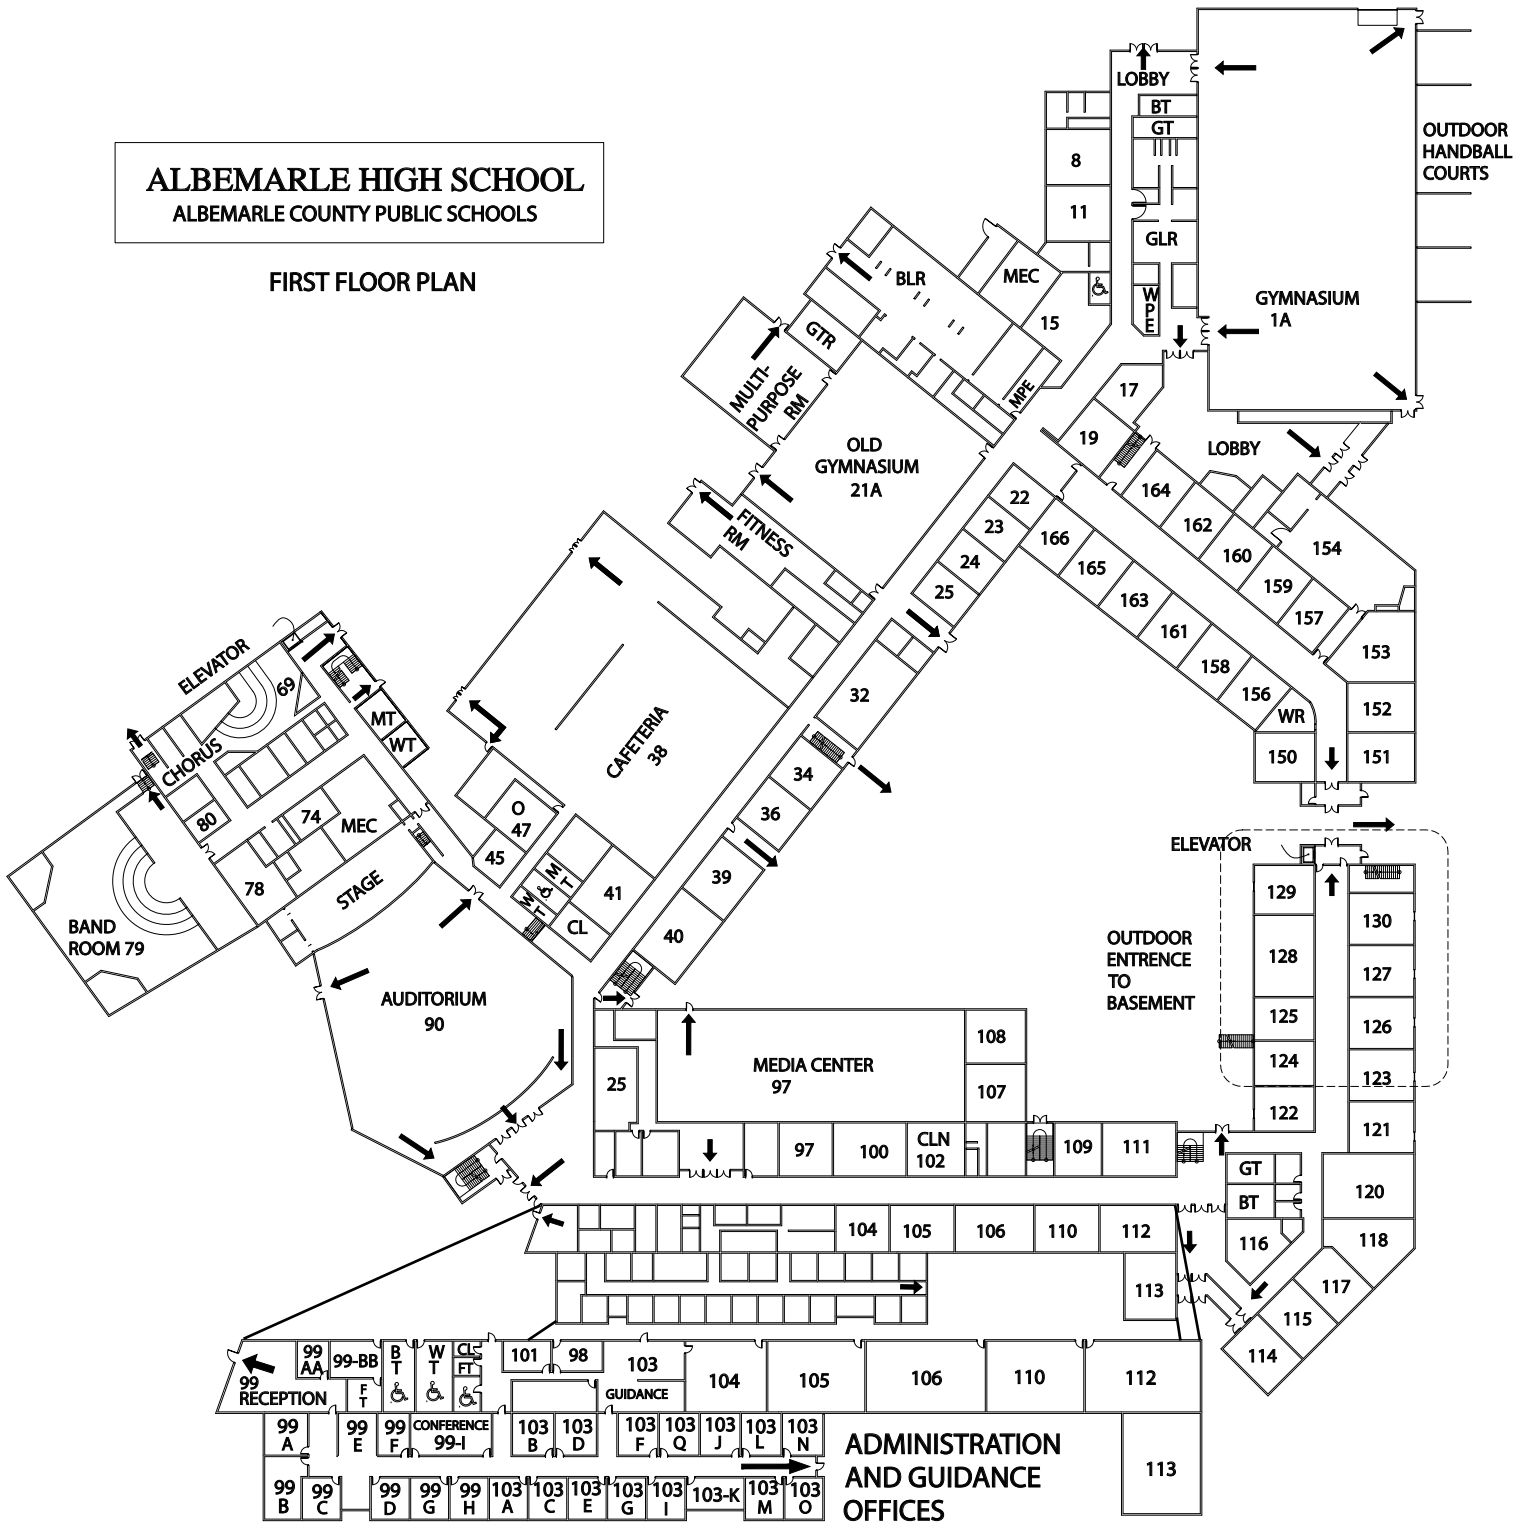

ALBEMARLE HIGH SCHOOL
ALBEMARLE COUNTY PUBLIC SCHOOLS

FIRST FLOOR PLAN

NOT TO SCALE - SOME
DETAIL OMITTED FOR CLARITY

DRAWN BY: ZACK DELGROSSO '10
KYLE MCCOMSEY '10
MAT SHIFLETT '11